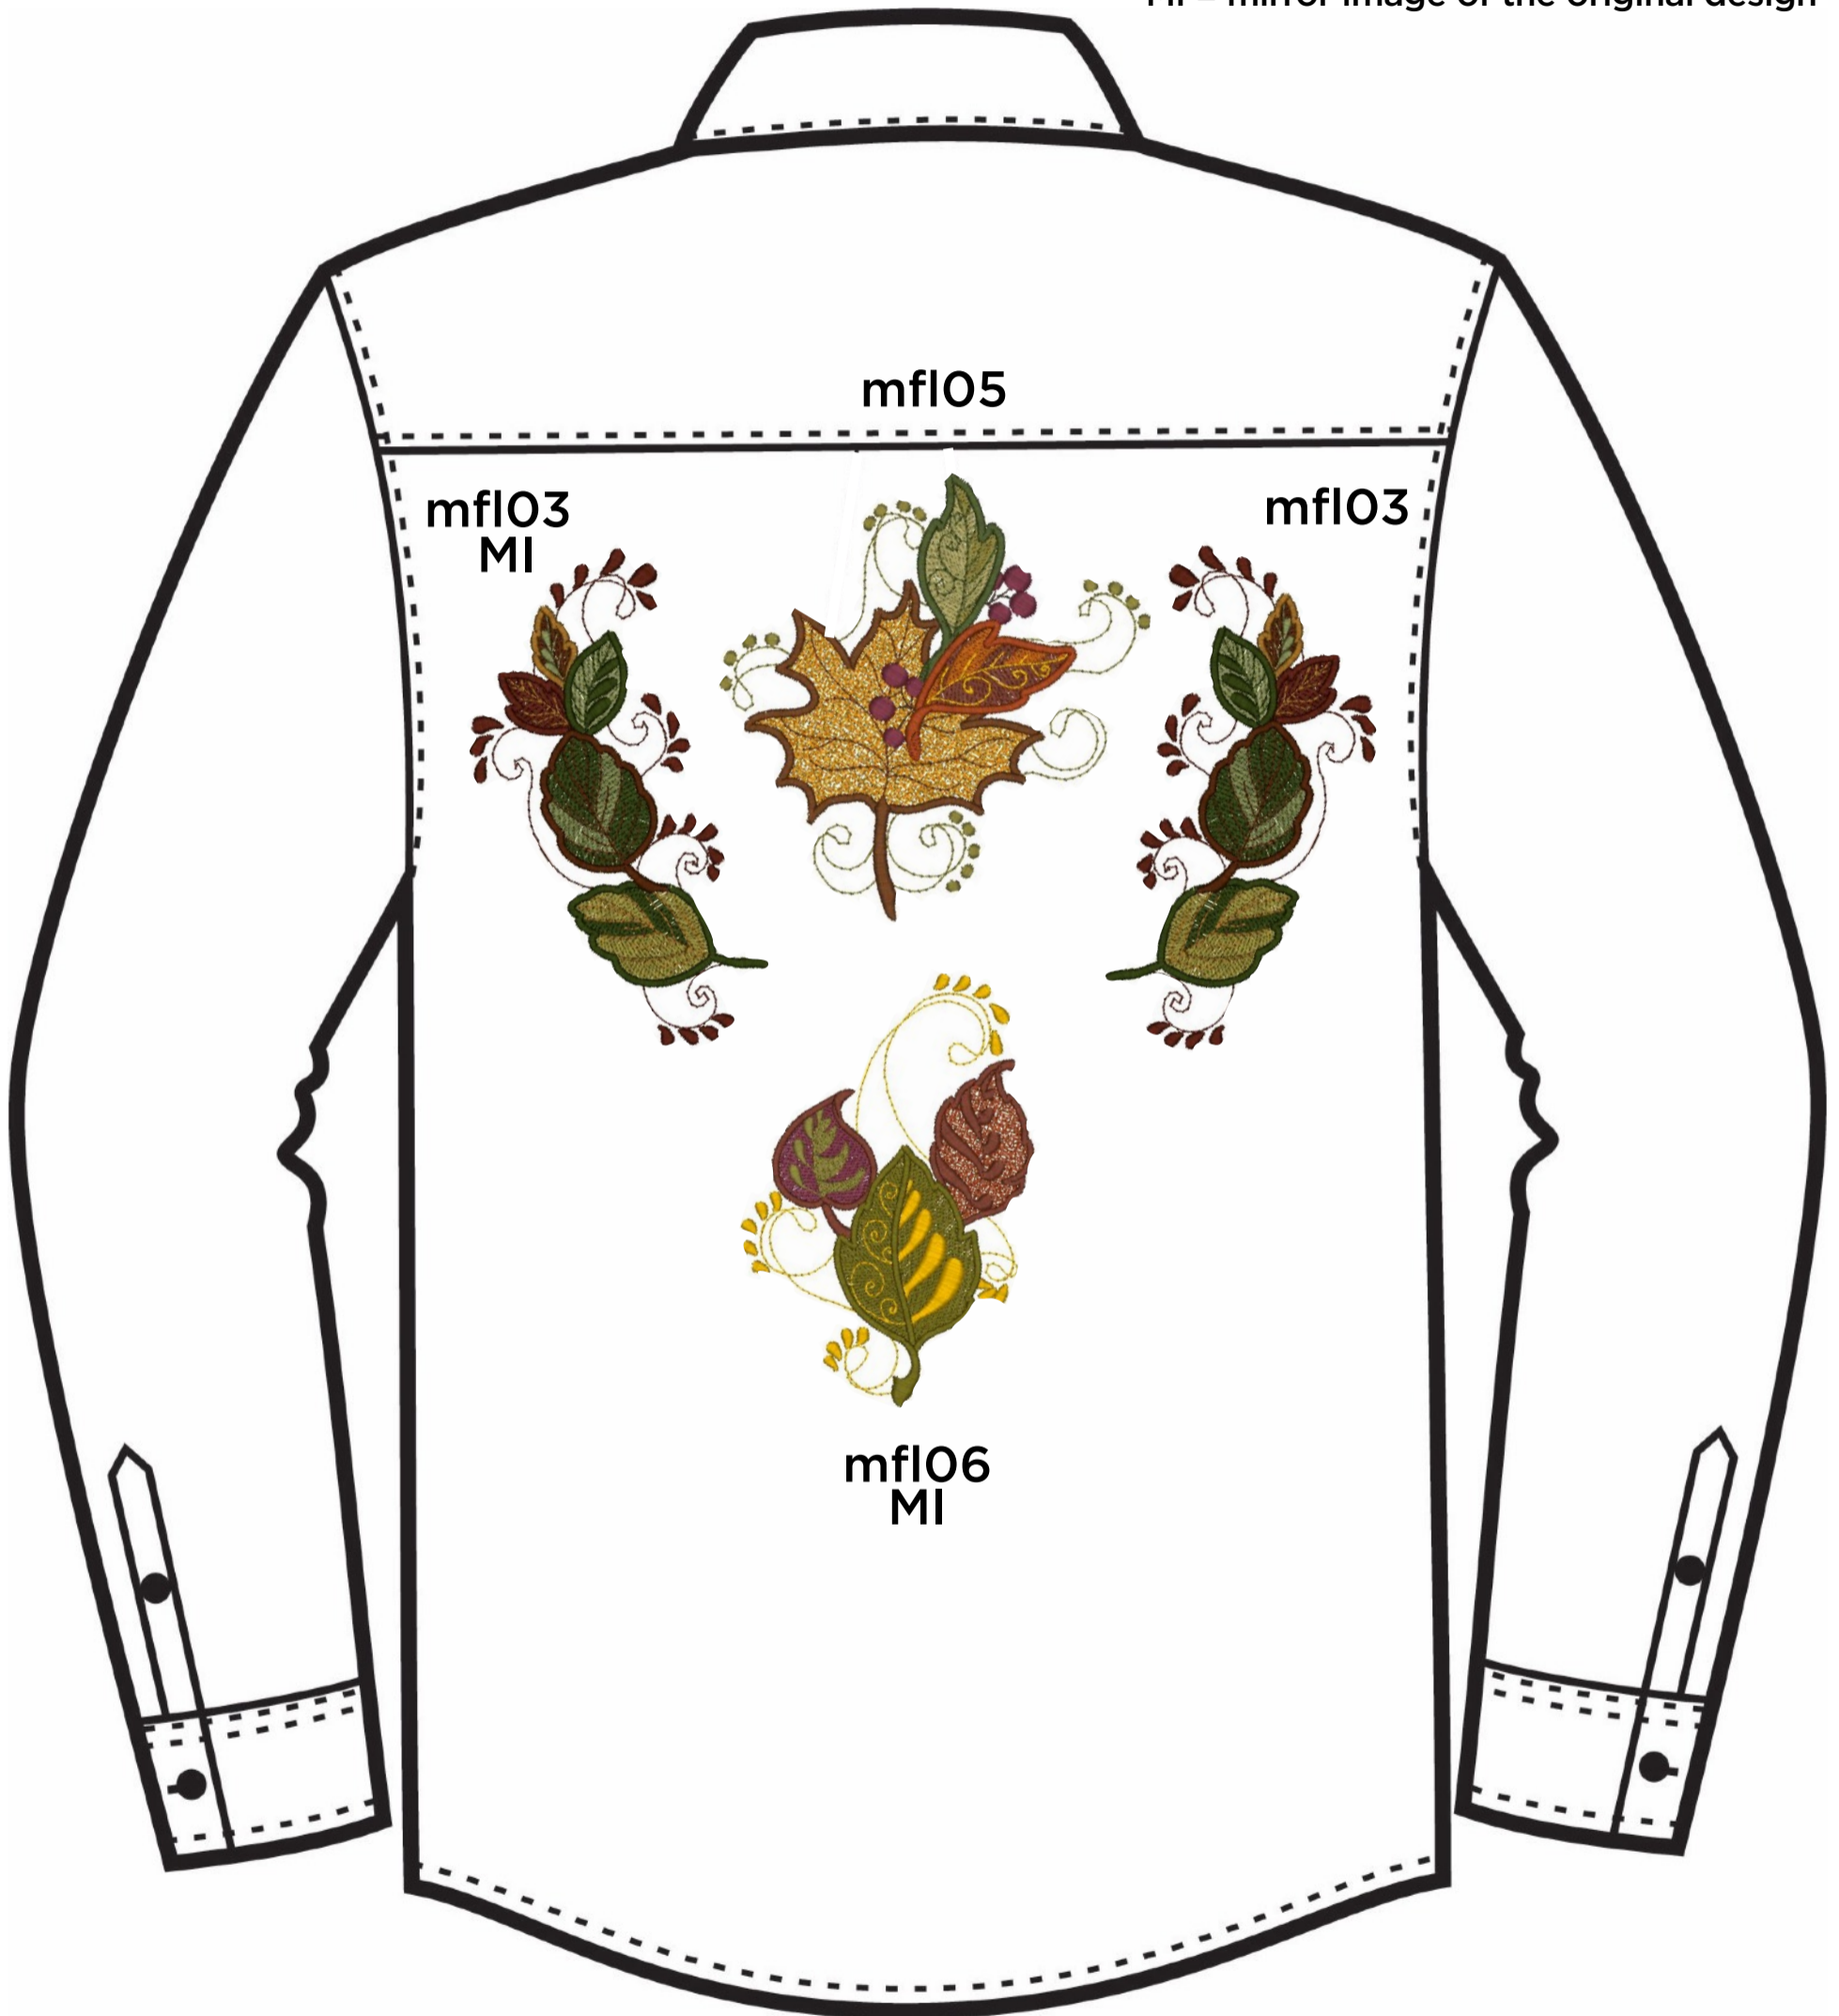

# *Mylar Fall Leaves Shirt Placement Diagram*

Mylar Embroidery® Designs

[purelygatesdigital.com](http://purelygatesdigital.com)

# Mylar Fall Leaves Shirt Front

MI = mirror image of the original design

# Mylar Fall Leaves Shirt Back

MI = mirror image of the original design

# Mylar Fall Leaves T-Shirt

MI = mirror image of the original design