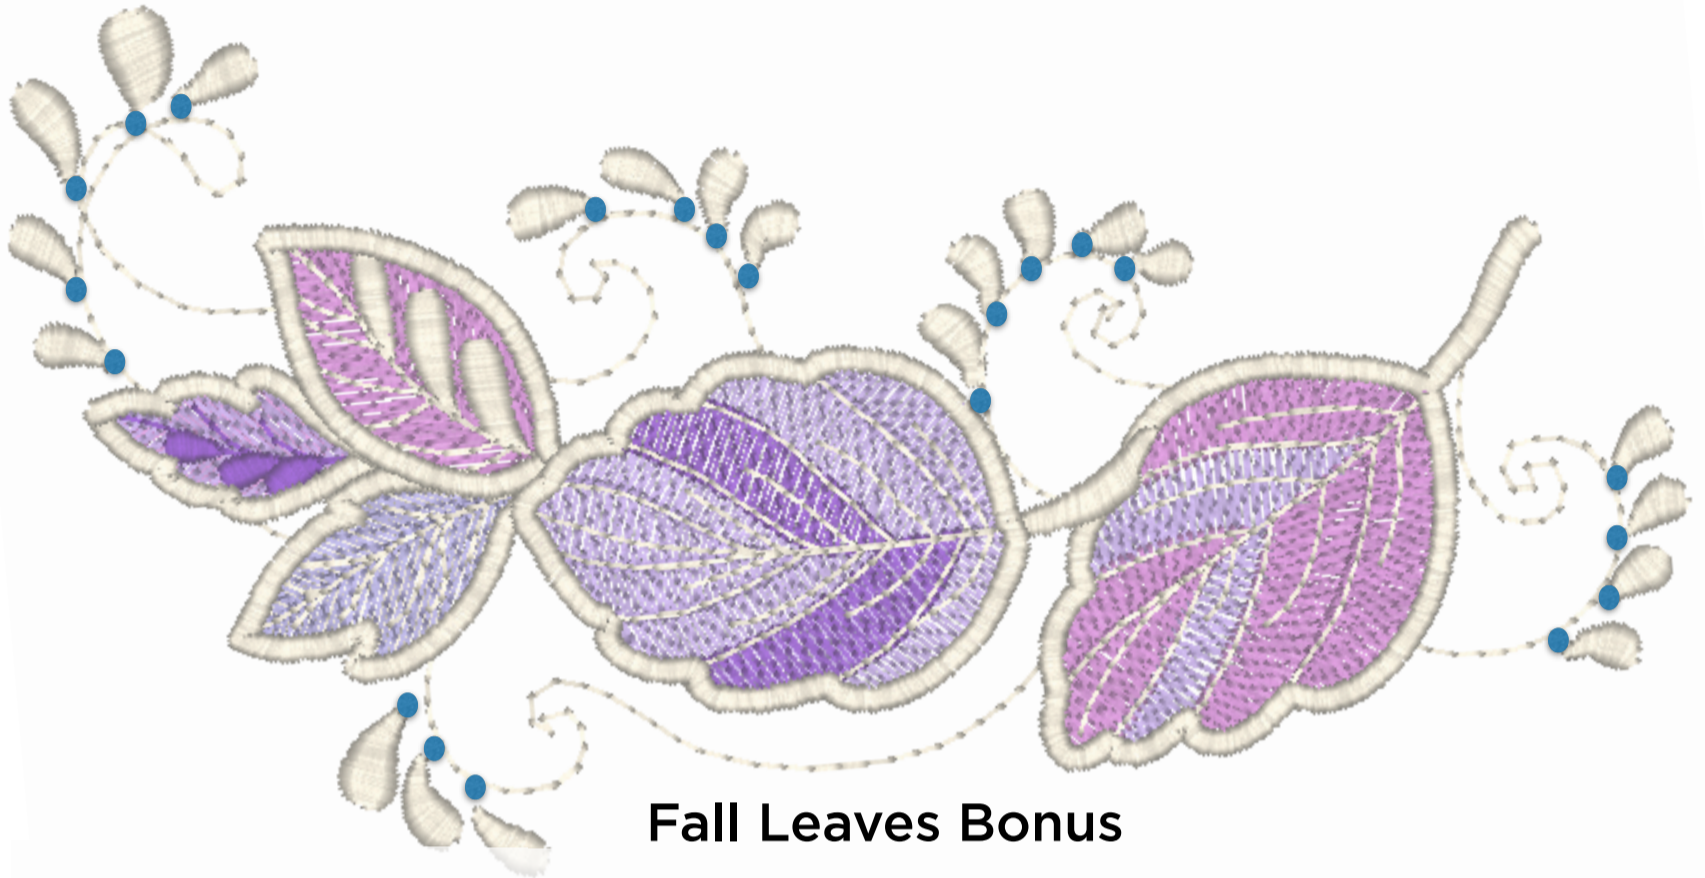

# Mylar Fall Leaves Shirt Front

MI = mirror image of the original design

# Mylar Fall Leaves Shirt Back

MI = mirror image of the original design

# Mylar Fall Leaves T-Shirt

MI = mirror image of the original design

# Swarovski Crystal Placement Guide

crystal size ss10

T-shirt front

● Crystal

**Fall Leaves Bonus**

**Fall Leaves Bonus  
MI**