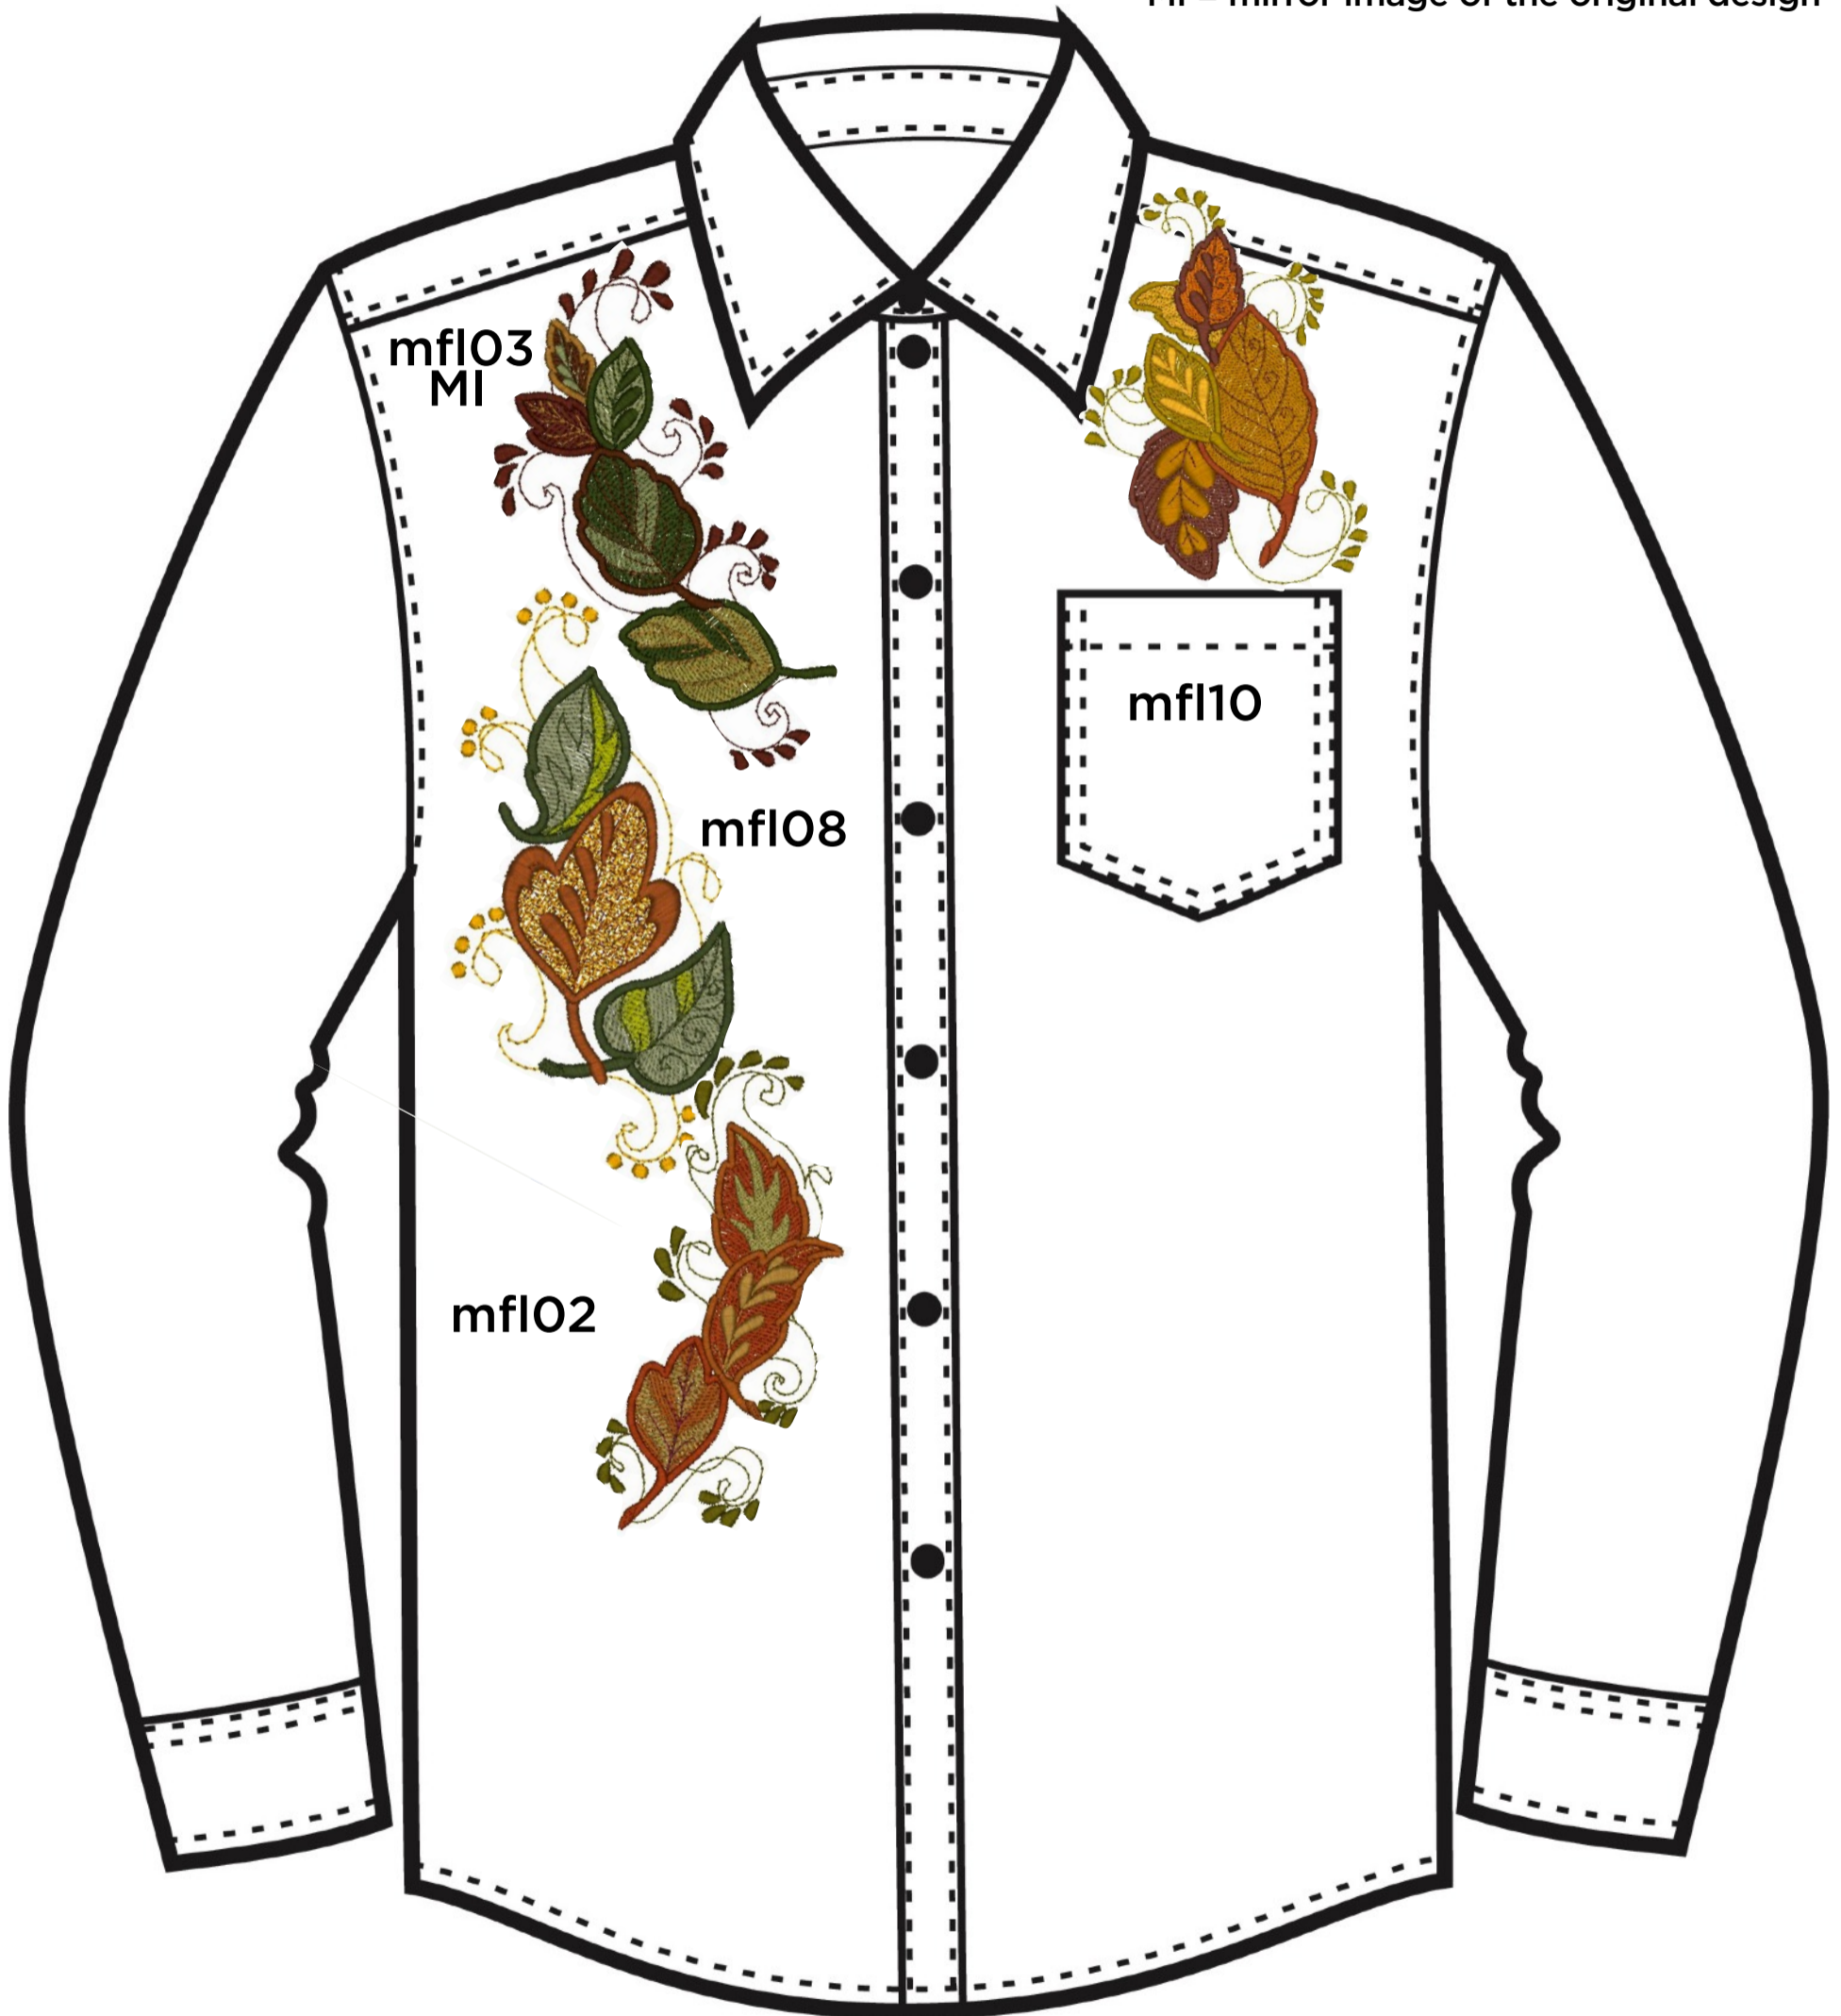

# *Mylar Fall Leaves Shirt Placement Diagram*

Mylar Embroidery® Designs

[purelygatesdigital.com](http://purelygatesdigital.com)

# Mylar Fall Leaves Shirt Front

MI = mirror image of the original design

# Mylar Fall Leaves Shirt Back

MI = mirror image of the original design

# Mylar Fall Leaves T-Shirt

MI = mirror image of the original design