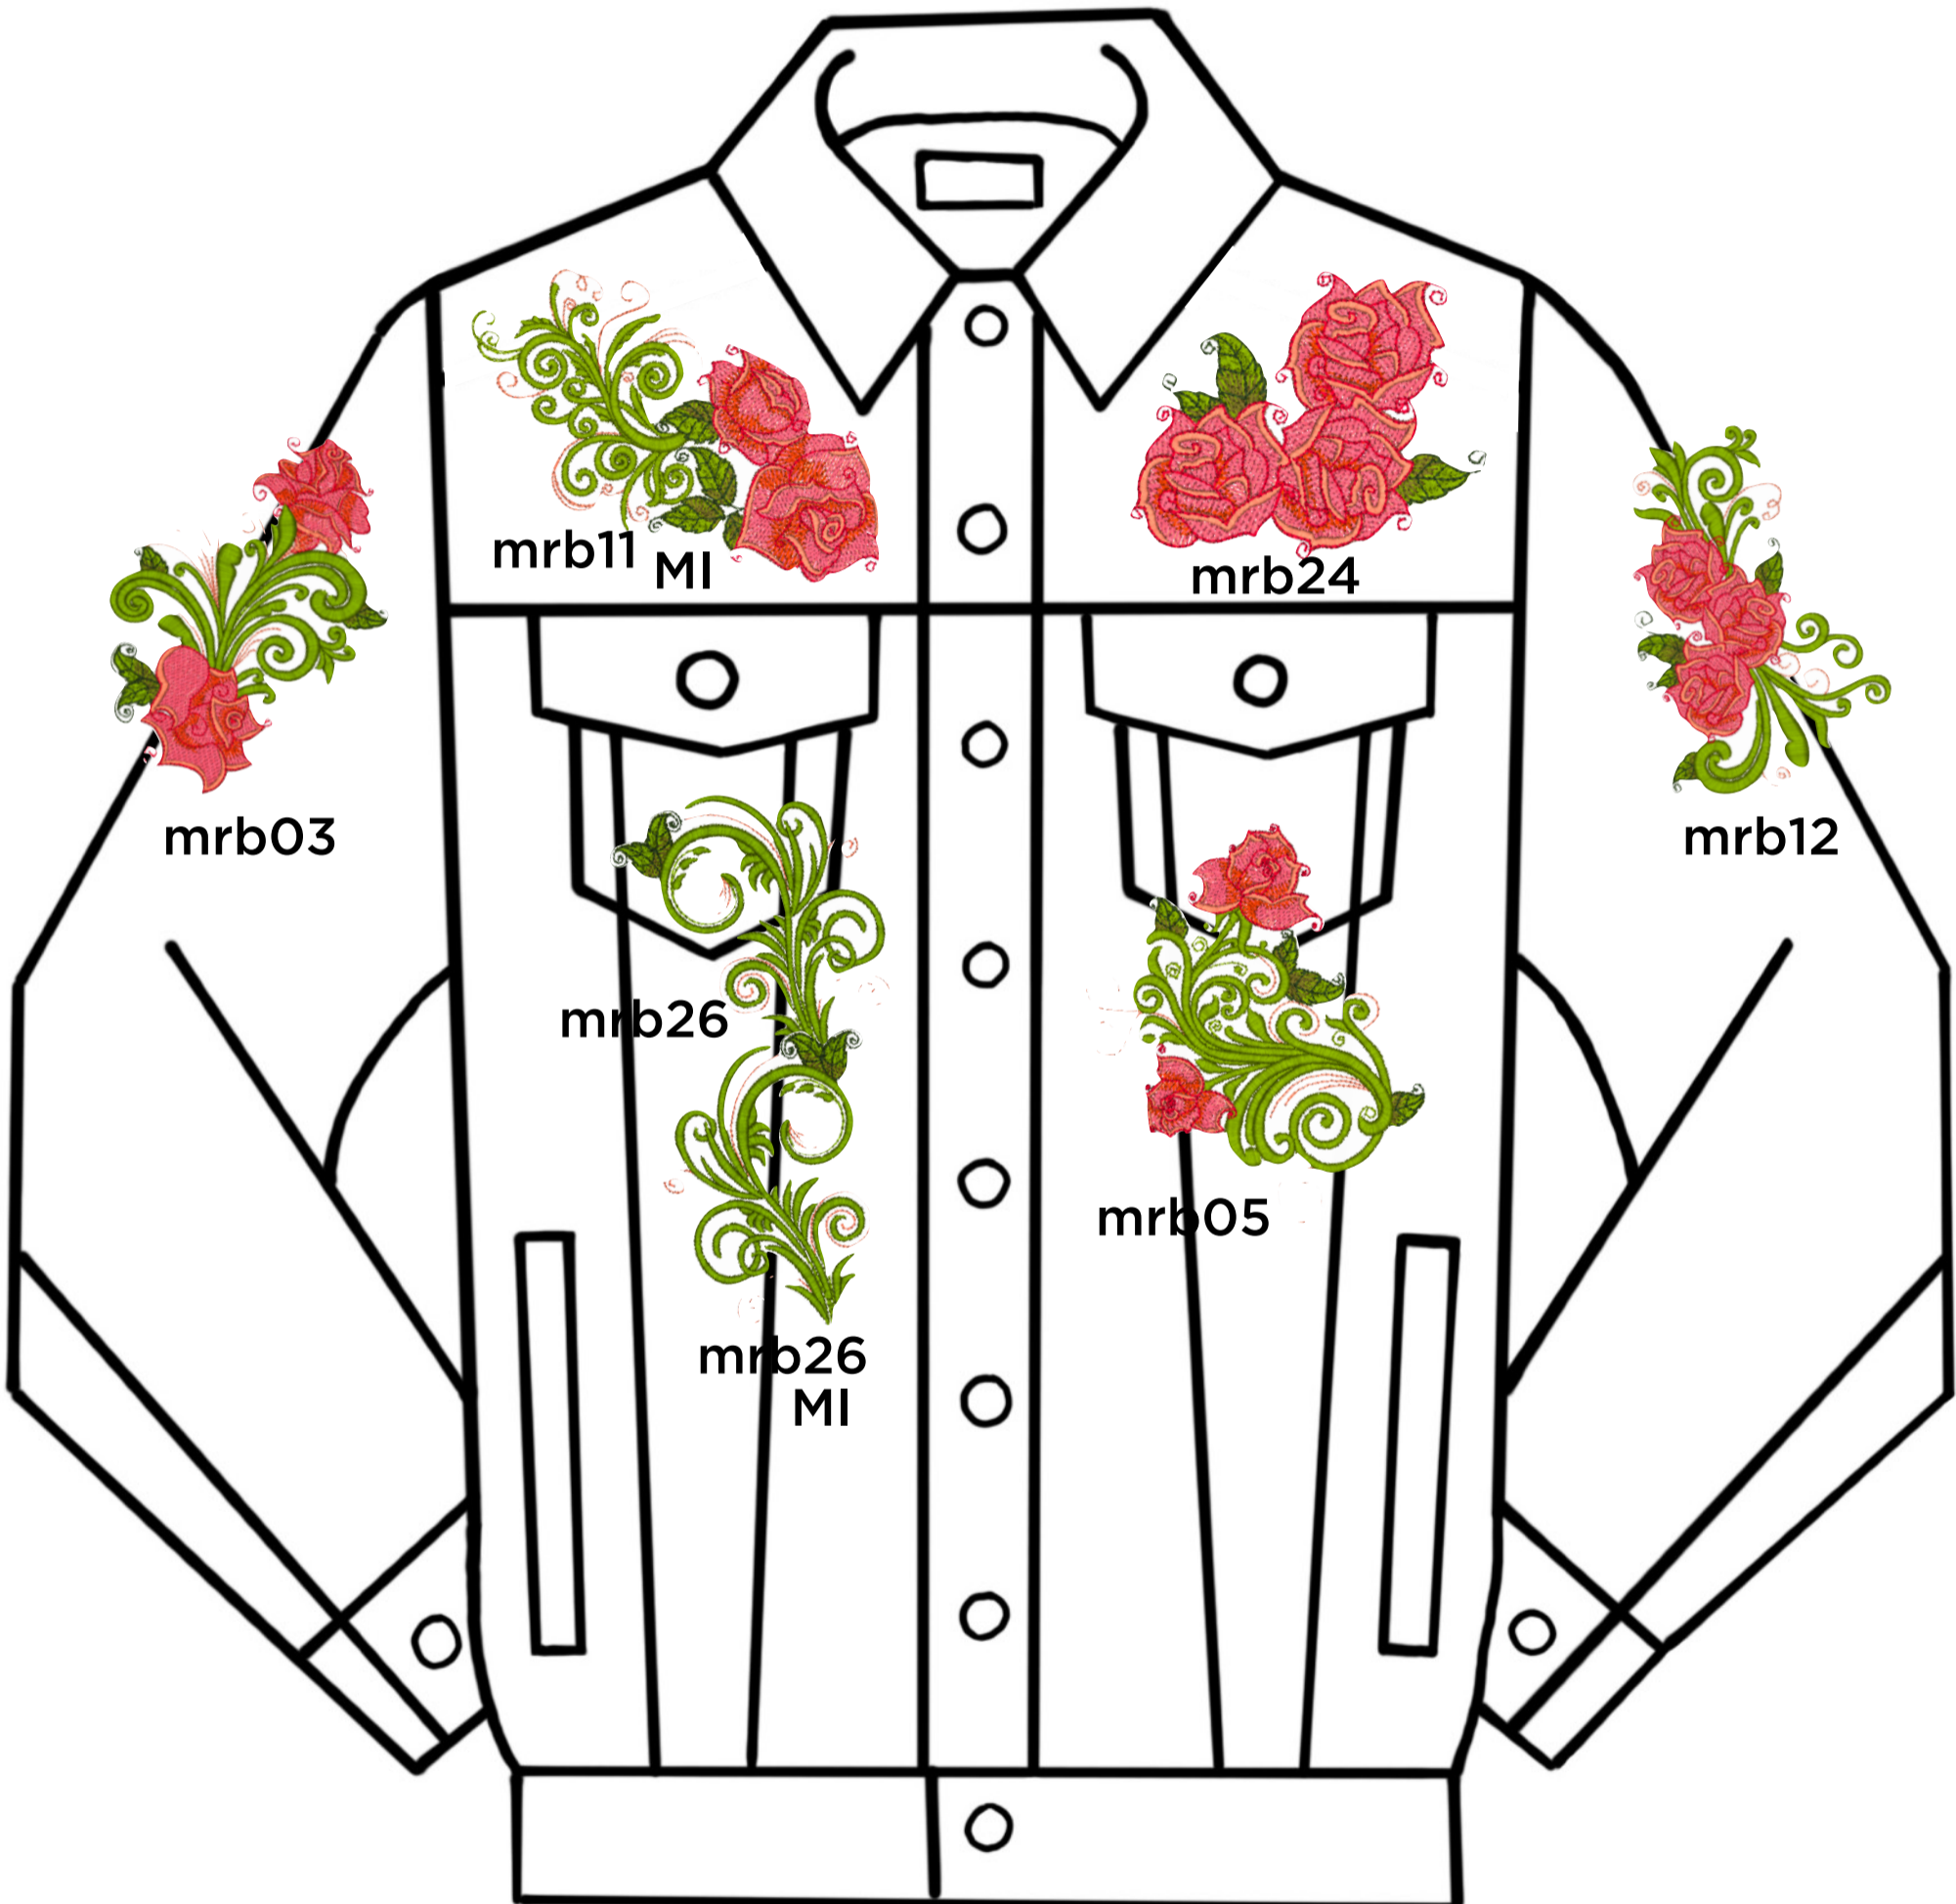

Mylar Rosabella Jacket Placement Diagram

Mylar Embroidery® Designs

purelygatesdigital.com

Mylar Rosabella Jacket Front

MI = mirror image of the original design

Mylar Rosabella Jacket Front

MI = mirror image of the original design

Swarovski Crystal Placement Guide

crystal size ss10

jacket front

• Crystal

Swarovski Crystal Placement Guide

crystal size ss10

jacket front

• Crystal

mrb05

Swarovski Crystal Placement Guide

crystal size ss10

jacket front

• Crystal

mrb26

mrb26
MI

Swarovski Crystal Placement Guide