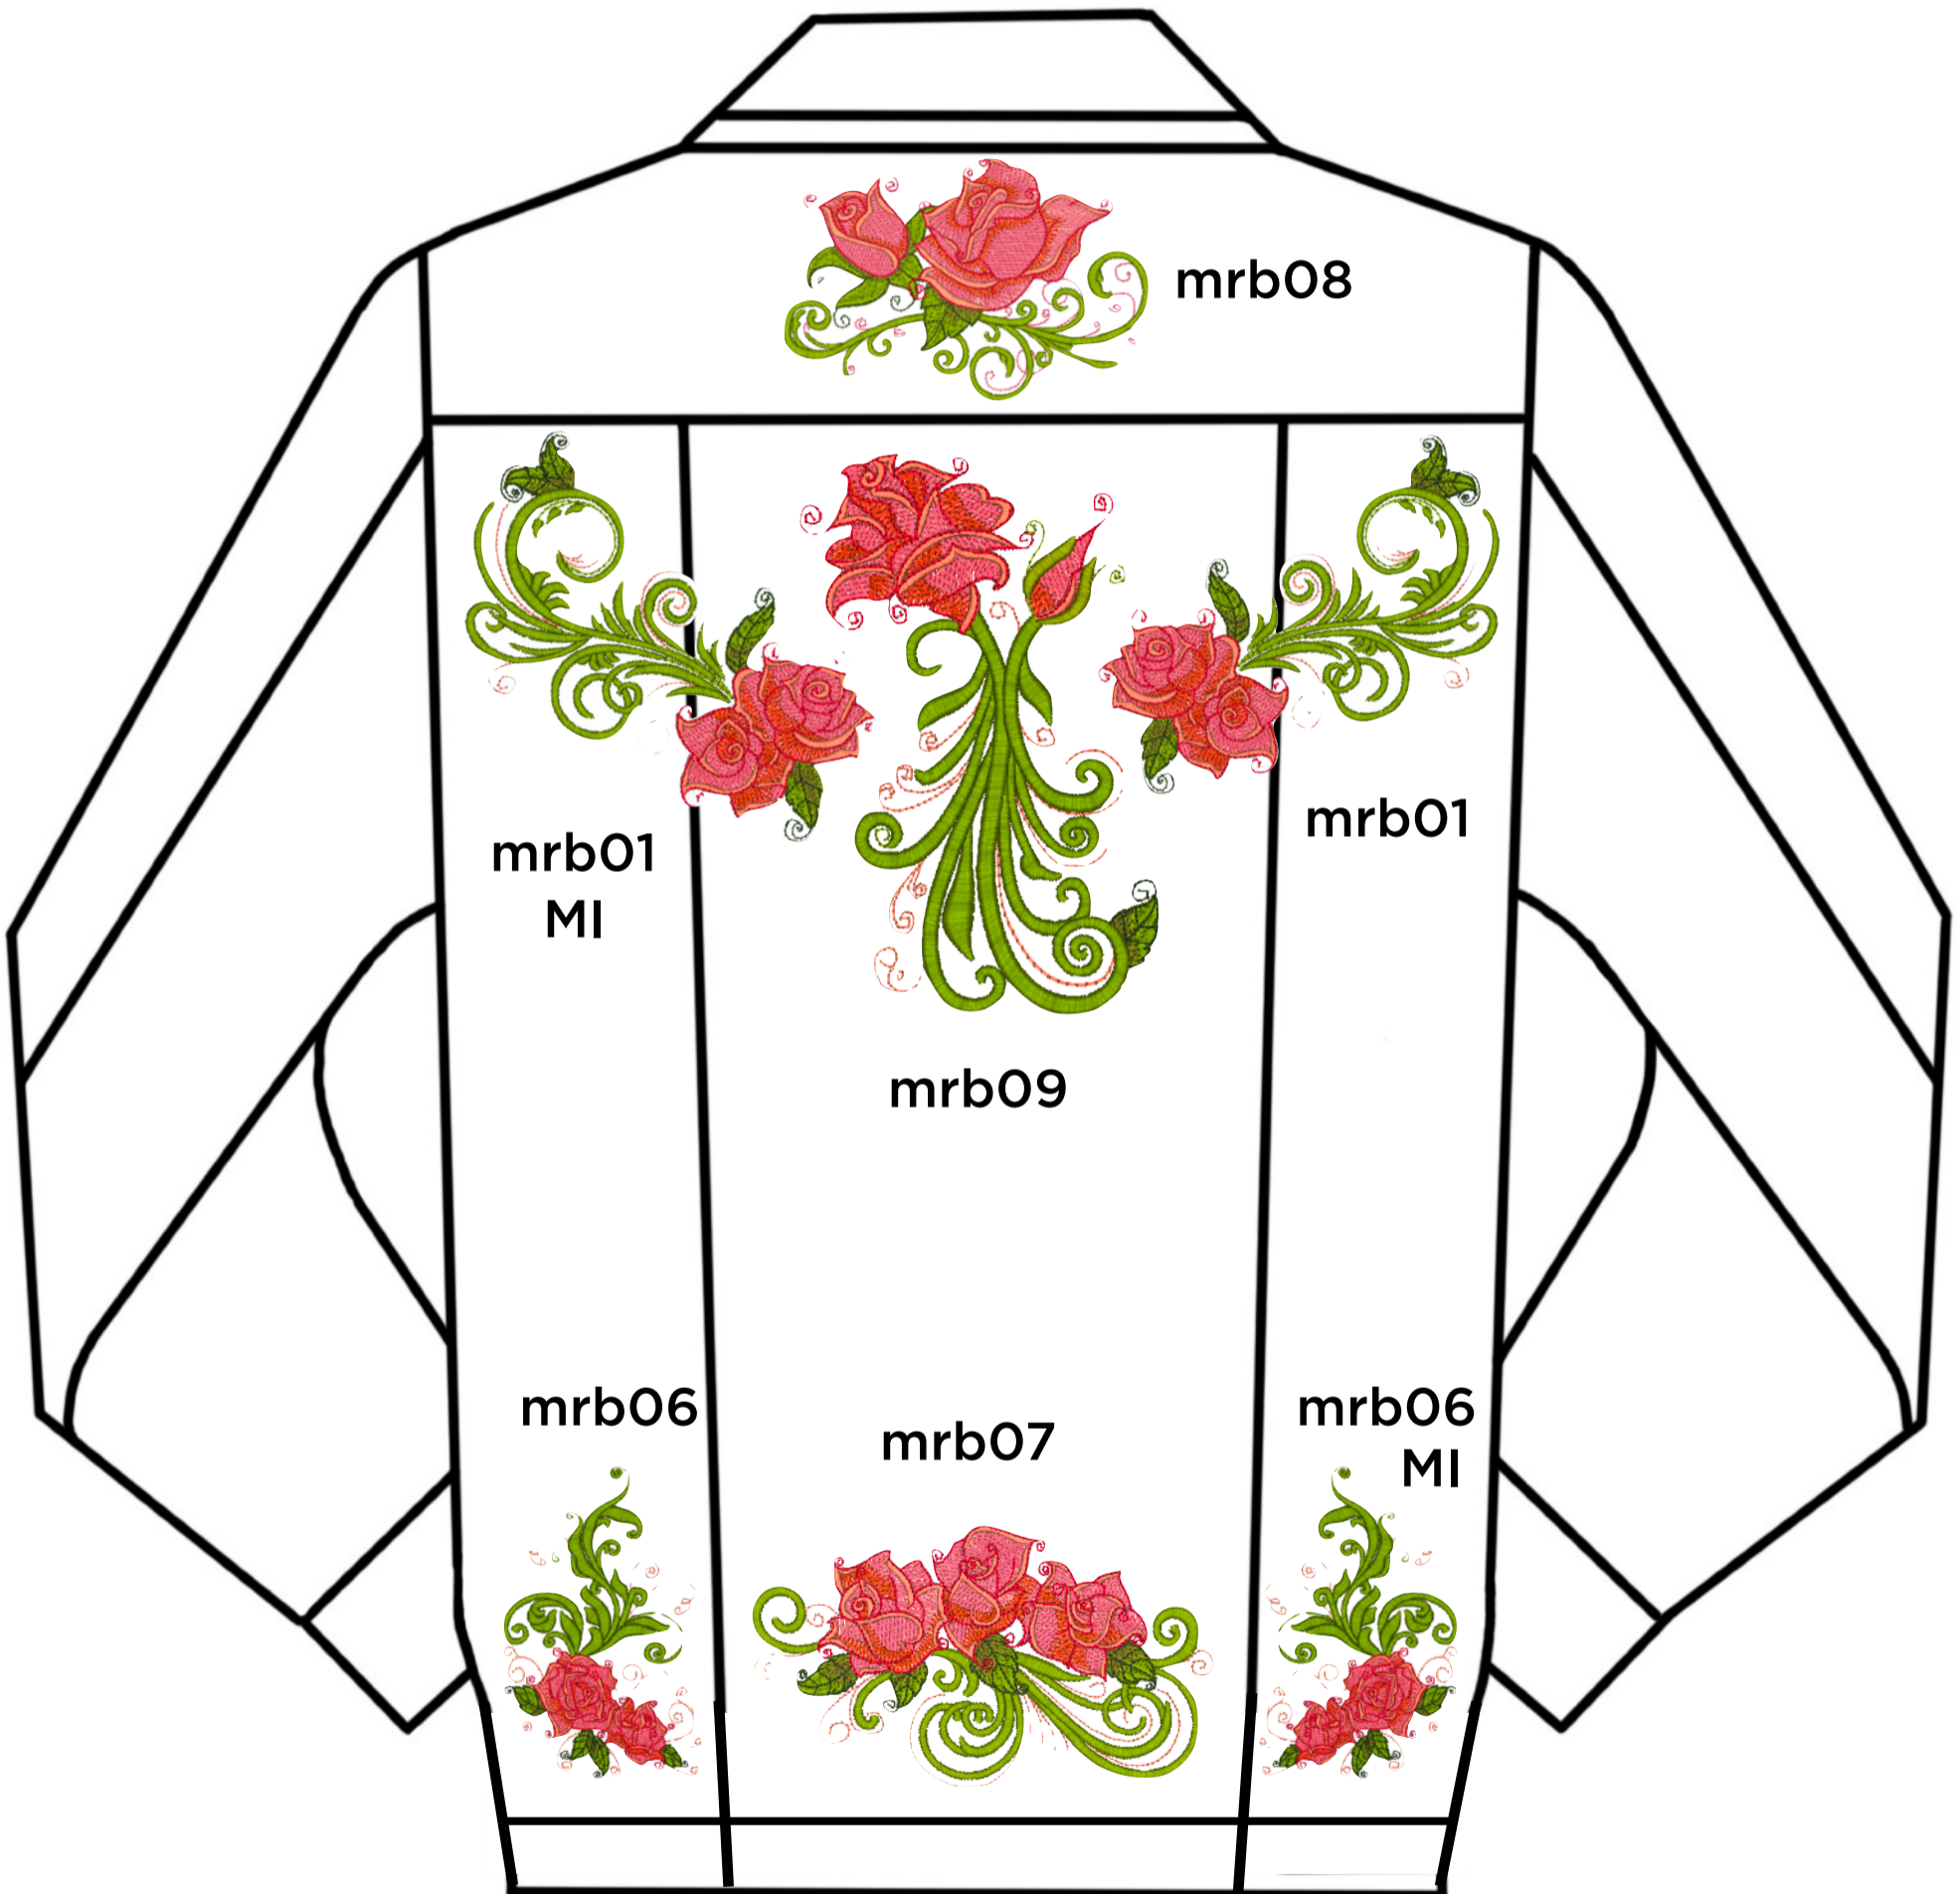

Mylar Rosabella Jacket Placement Diagram

Mylar Embroidery® Designs

purelygatesdigital.com

Mylar Rosabella Jacket Front

MI = mirror image of the original design

Mylar Rosabella Jacket Front

MI = mirror image of the original design

Swarovski Crystal Placement Guide

crystal size ss10

jacket front

• Crystal

Swarovski Crystal Placement Guide

crystal size ss10

jacket front

• Crystal

mrb05

Swarovski Crystal Placement Guide

crystal size ss10

jacket front

• Crystal

mrb26

mrb26
MI

Swarovski Crystal Placement Guide

crystal size ss10

jacket sleeves

• Crystal

mrb03

mrb12

Swarovski Crystal Placement Guide

crystal size ss10

jacket back